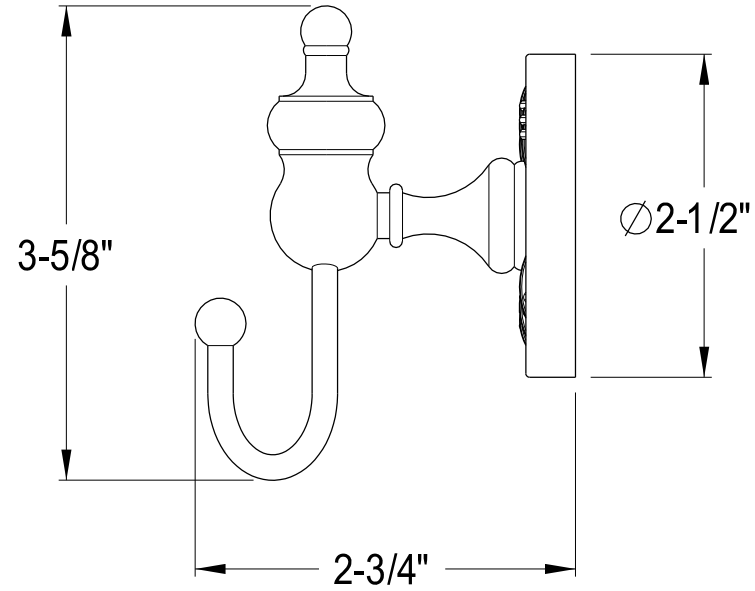

BA991 3C, PB, AB, ORB, PN, SN

24" Dual Towel Bar

BA991 4C, PB, AB, ORB, PN, SN

Towel Ring

BA9917C, PB, AB, ORB, PN, SN

Robe Hook

BA9918C, PB, AB, ORB, PN, SN

Toilet Paper Holder