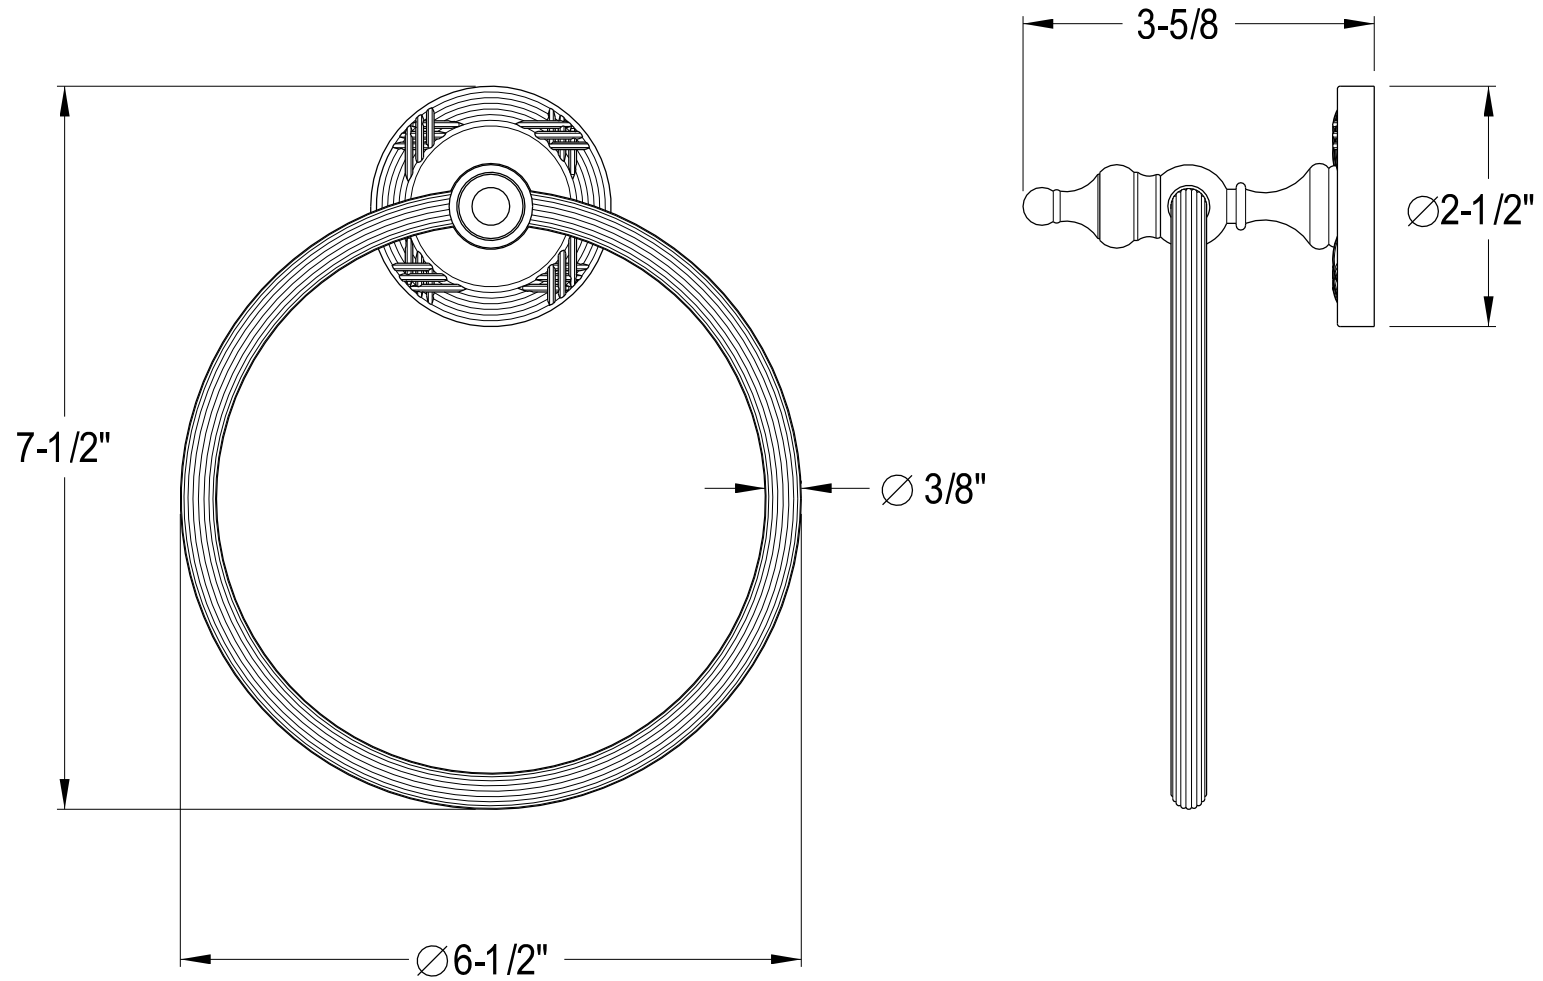

BA991 3C, PB, AB, ORB, PN, SN

24" Dual Towel Bar

BA991 4C, PB, AB, ORB, PN, SN

Towel Ring

BA9917C, PB, AB, ORB, PN, SN

Robe Hook

BA9918C, PB, AB, ORB, PN, SN

Toilet Paper Holder